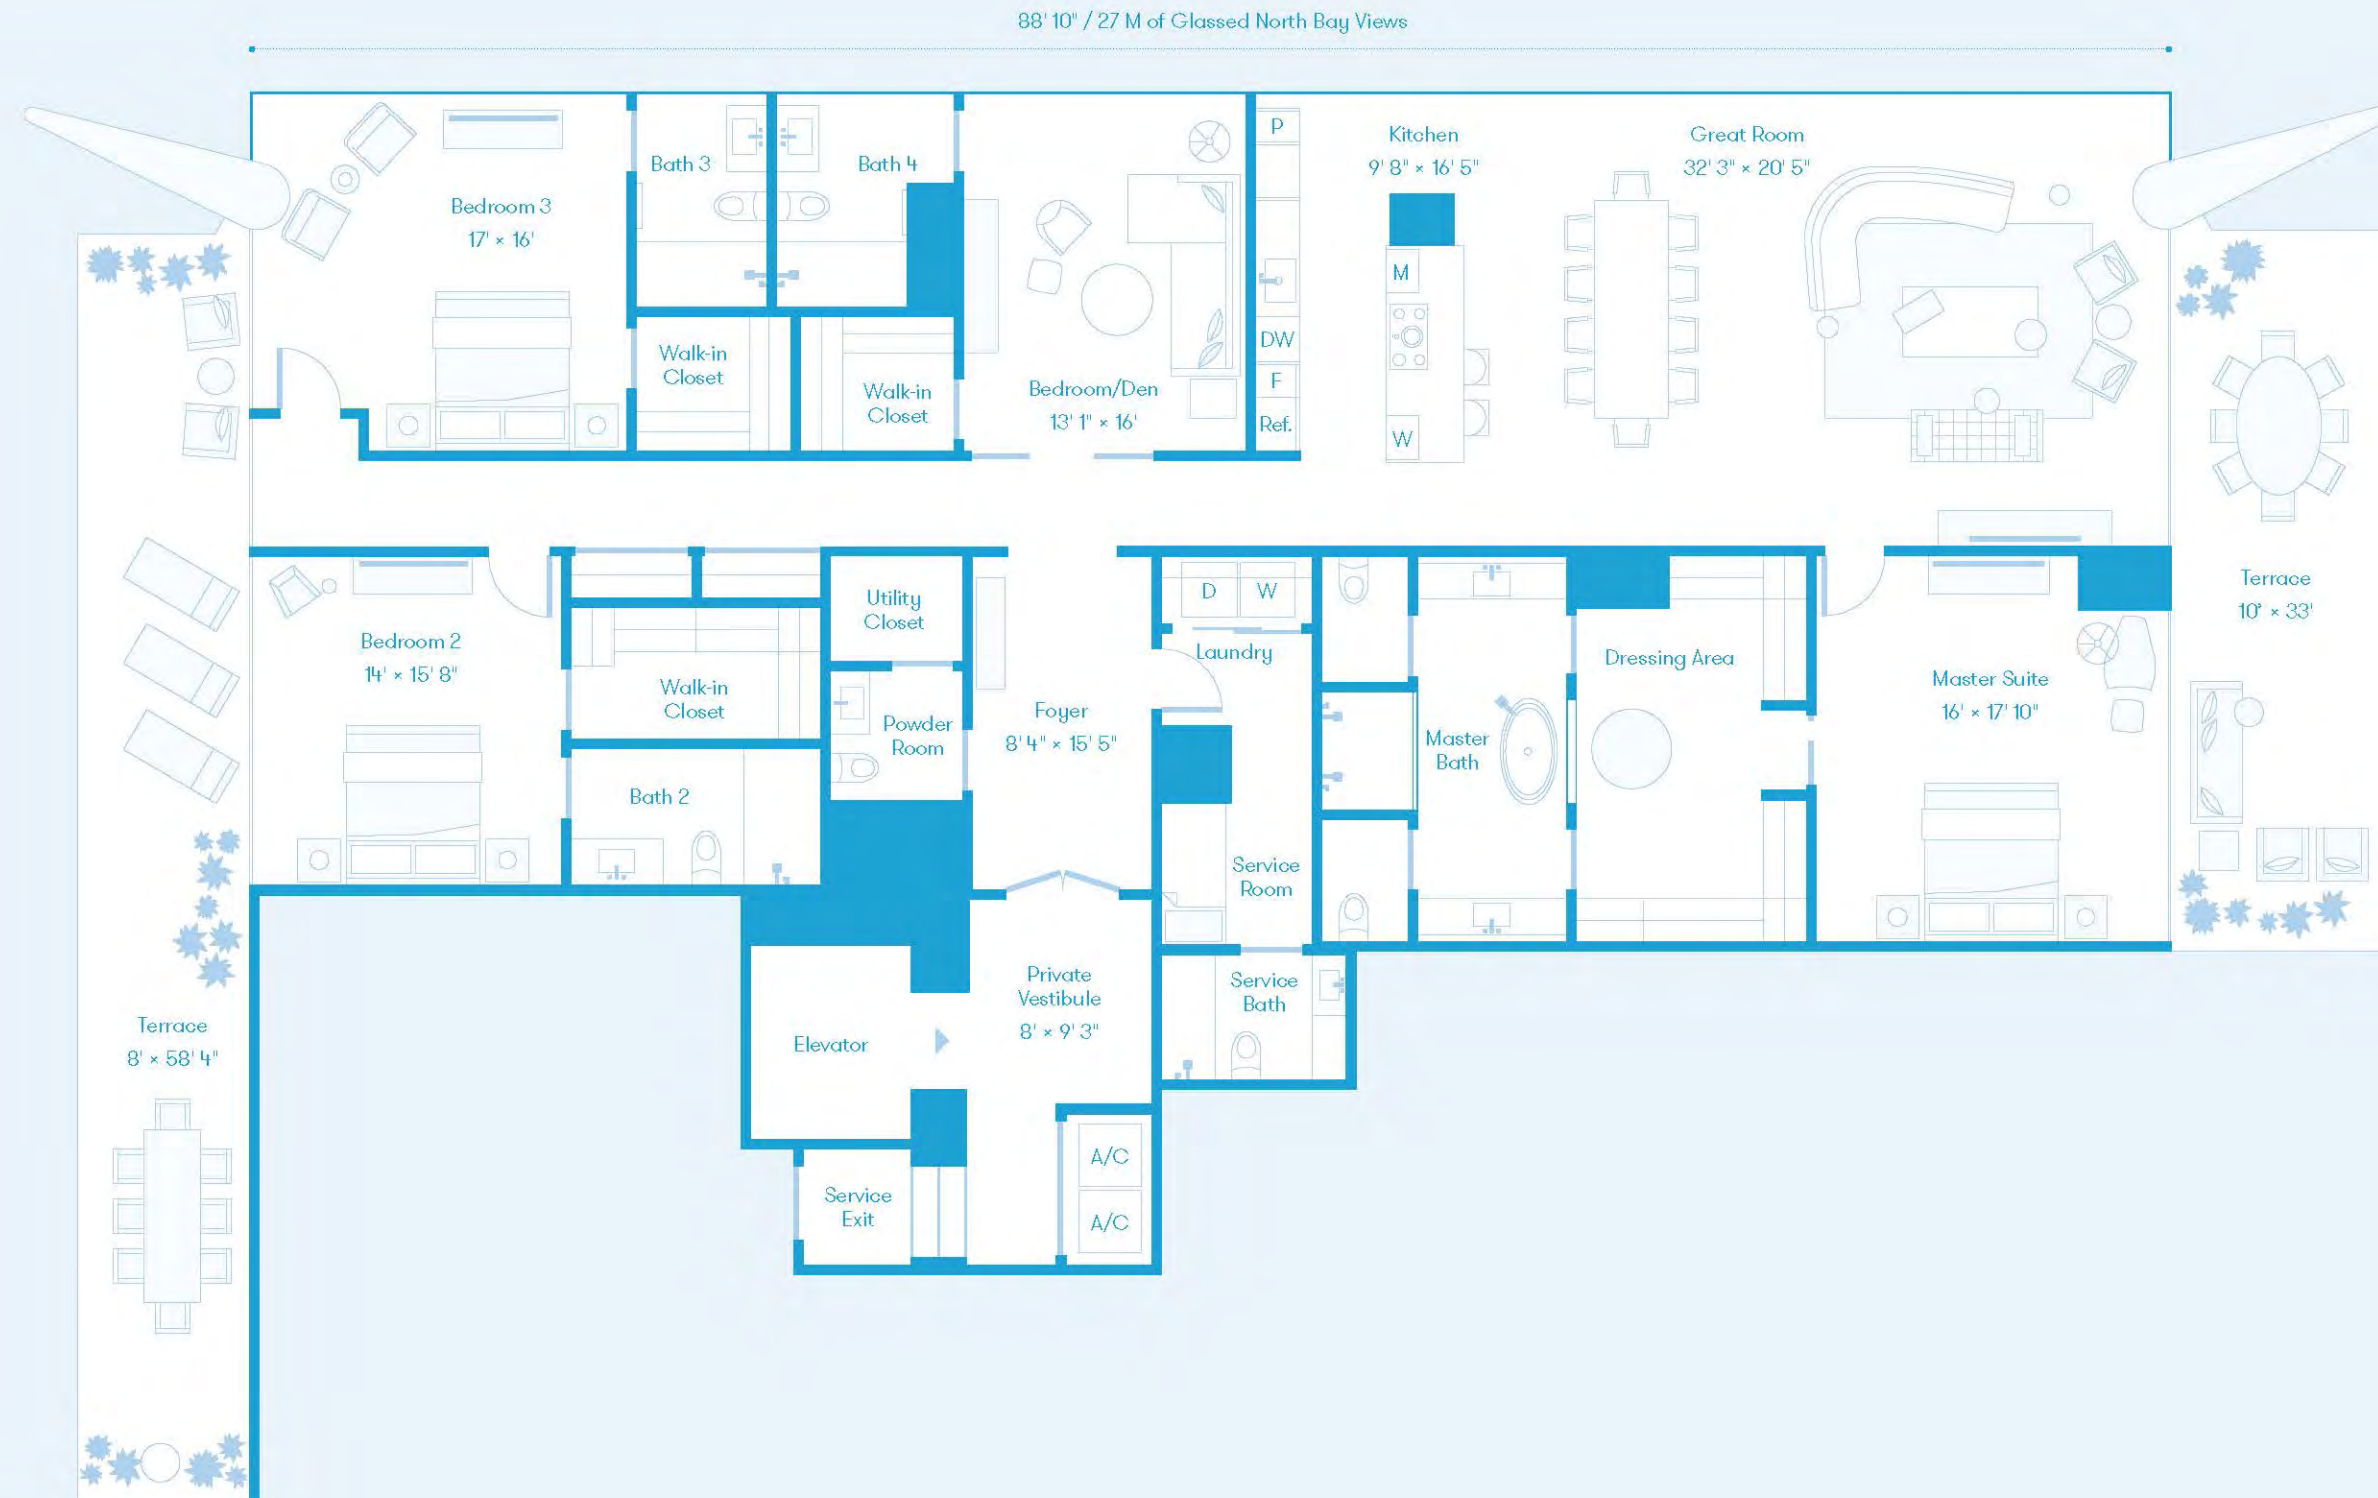

88' 10" / 27 M of Glassed North Bay Views

88' 10" / 27 M of Glassed North Bay Views

\*FOR FLOORS 10-28: BEDROOM 2 DIMENSIONS ARE 14'x15'2"

88' 10" / 27 M of Glassed South Bay Views

88' 10" / 27 M of Glasped South Bay Views

\*FOR FLOORS 10-28: BEDROOM 3 DIMENSIONS ARE 14'x15'2"

\*FOR FLOORS 8-9: MASTER SUITE DIMENSIONS ARE 15'6"X13'3" AND BEDROOM 2 DIMENSIONS ARE 15'6"X12'4"